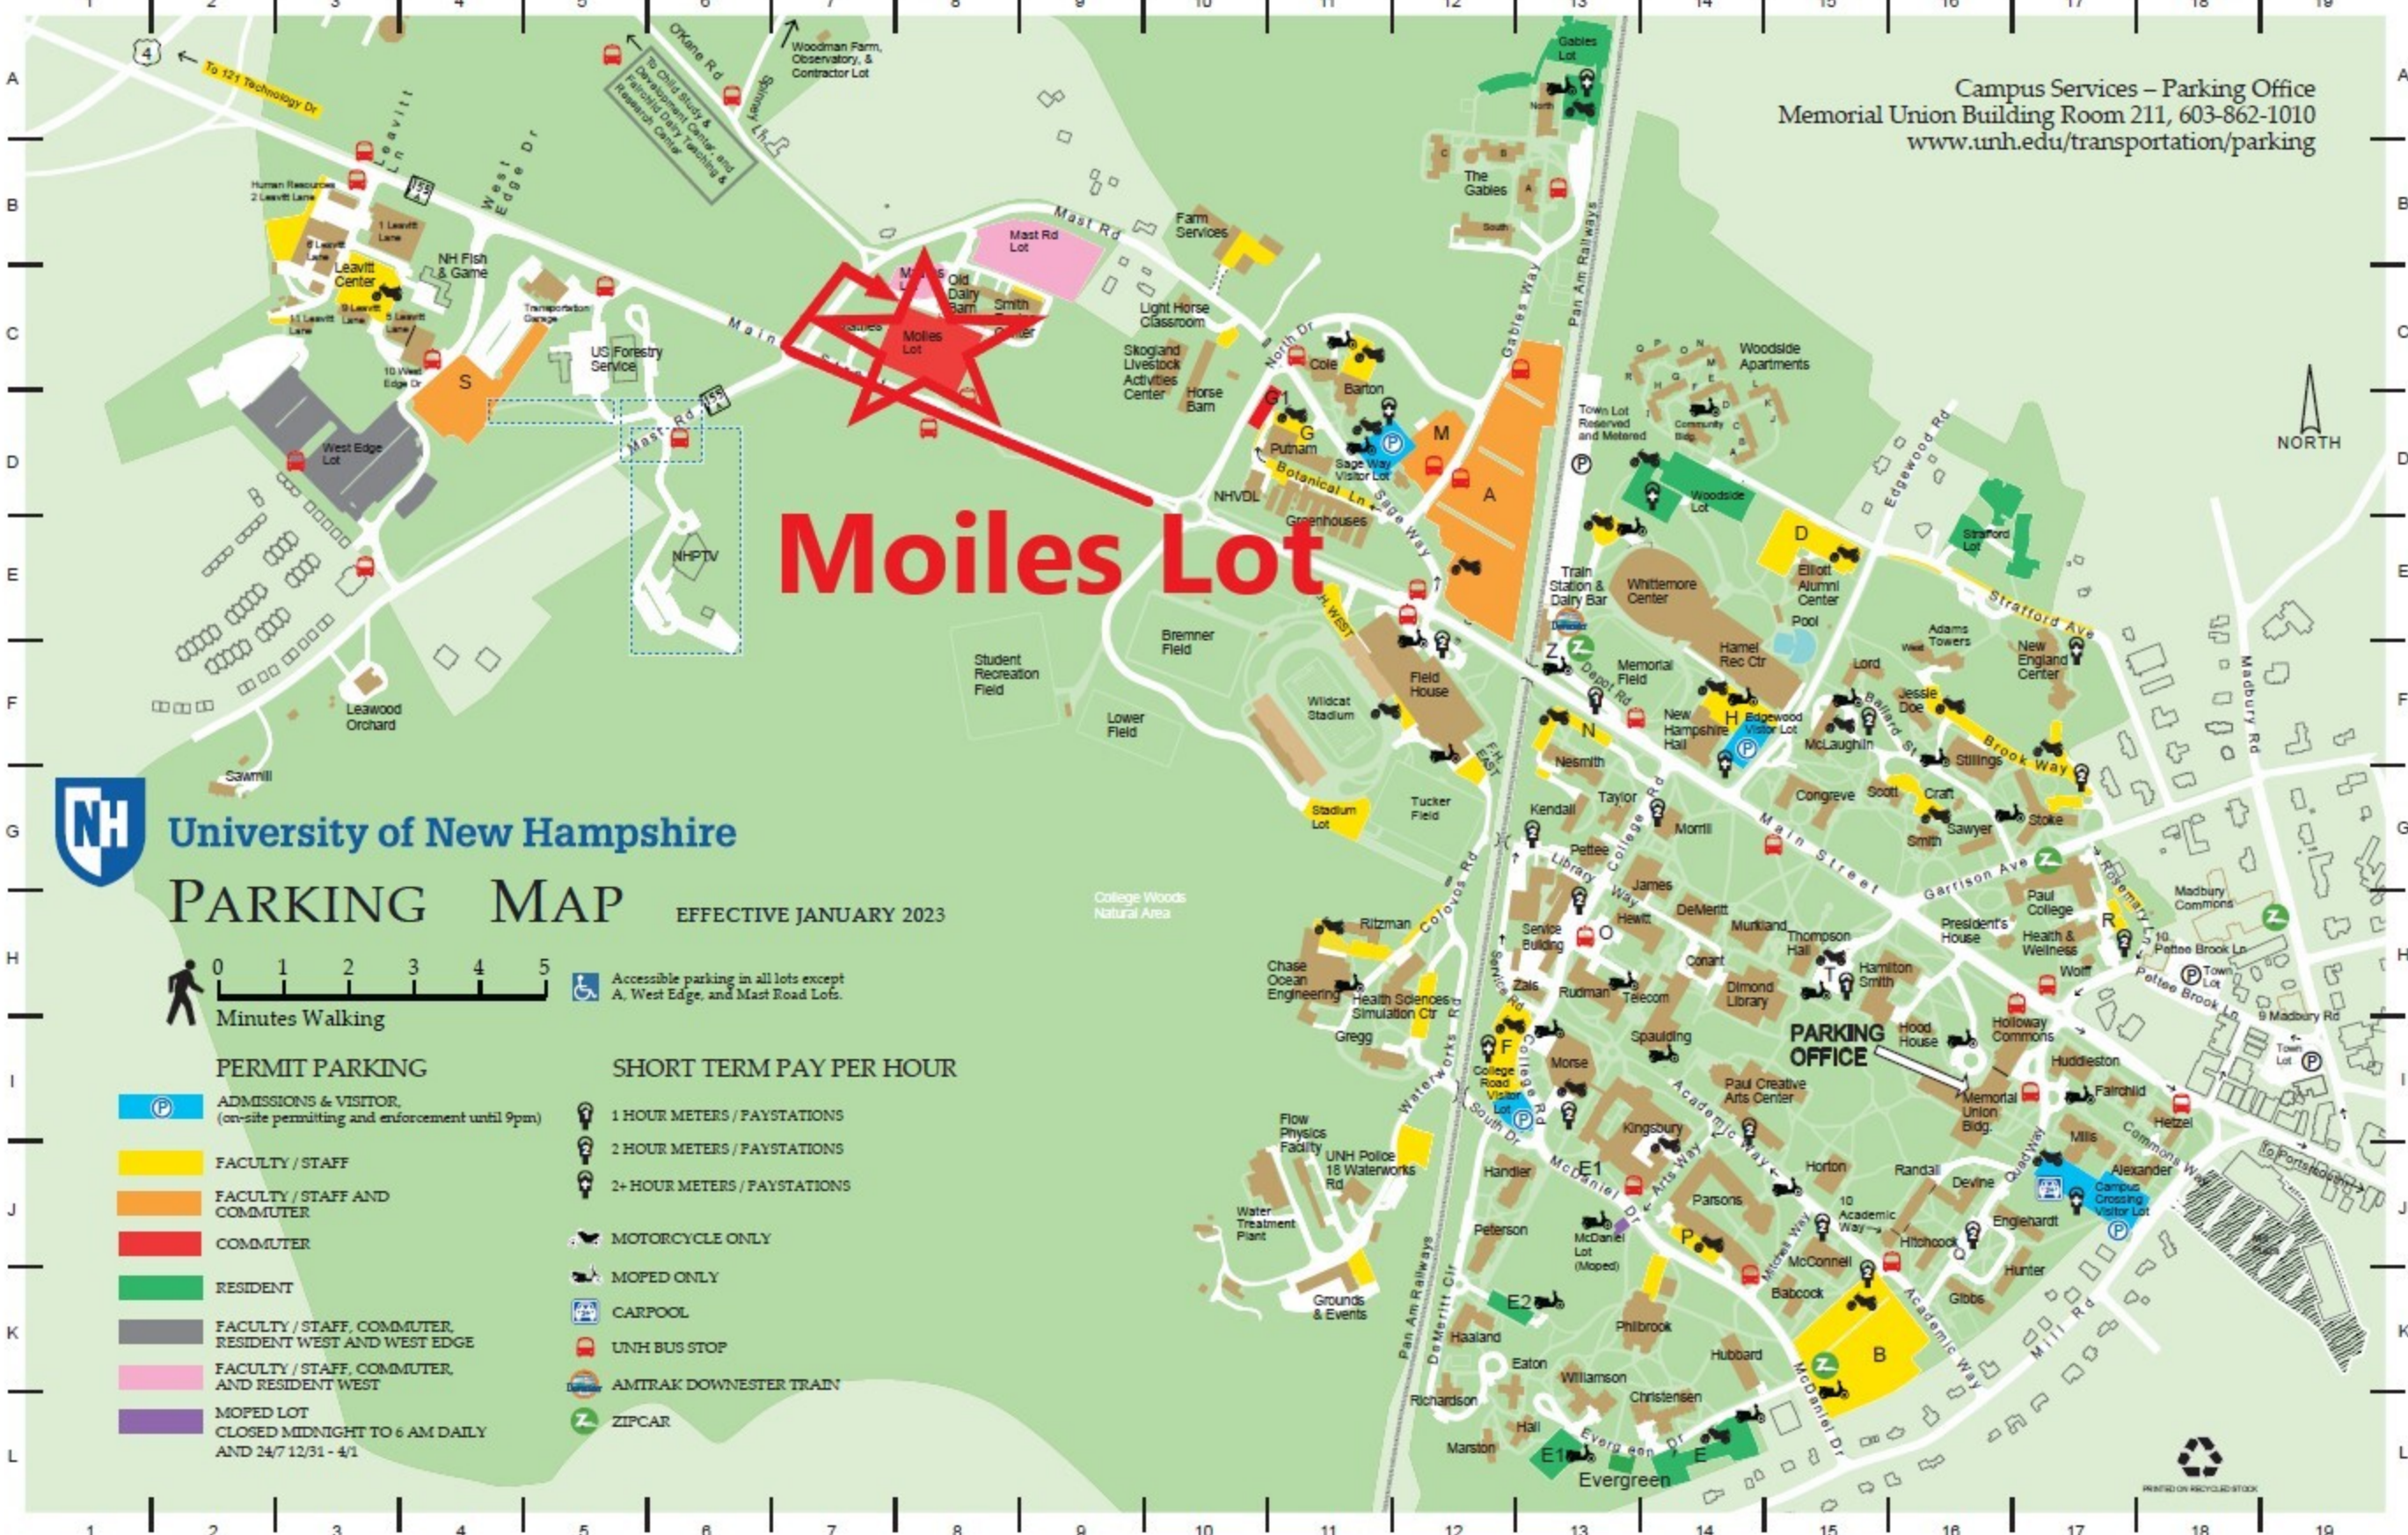

Campus Services – Parking Office
 Memorial Union Building Room 211, 603-862-1010
www.unh.edu/transportation/parking

Moiles Lot

University of New Hampshire

PARKING MAP EFFECTIVE JANUARY 2023

Accessible parking in all lots except A, West Edge, and Mast Road Lots.

- PERMIT PARKING**
- ADMISSIONS & VISITOR (on-site permitting and enforcement until 9pm)
 - FACULTY / STAFF
 - FACULTY / STAFF AND COMMUTER
 - COMMUTER
 - RESIDENT
 - FACULTY / STAFF, COMMUTER, RESIDENT WEST AND WEST EDGE
 - FACULTY / STAFF, COMMUTER, AND RESIDENT WEST
 - MOPED LOT CLOSED MIDNIGHT TO 6 AM DAILY AND 24/7 12/31 - 4/1

- SHORT TERM PAY PER HOUR**
- 1 HOUR METERS / PAYSTATIONS
 - 2 HOUR METERS / PAYSTATIONS
 - 2+ HOUR METERS / PAYSTATIONS
 - MOTORCYCLE ONLY
 - MOPED ONLY
 - CARPOOL
 - UNH BUS STOP
 - AMTRAK DOWNESTER TRAIN
 - ZIPCAR

PRINTED ON RECYCLED STOCK