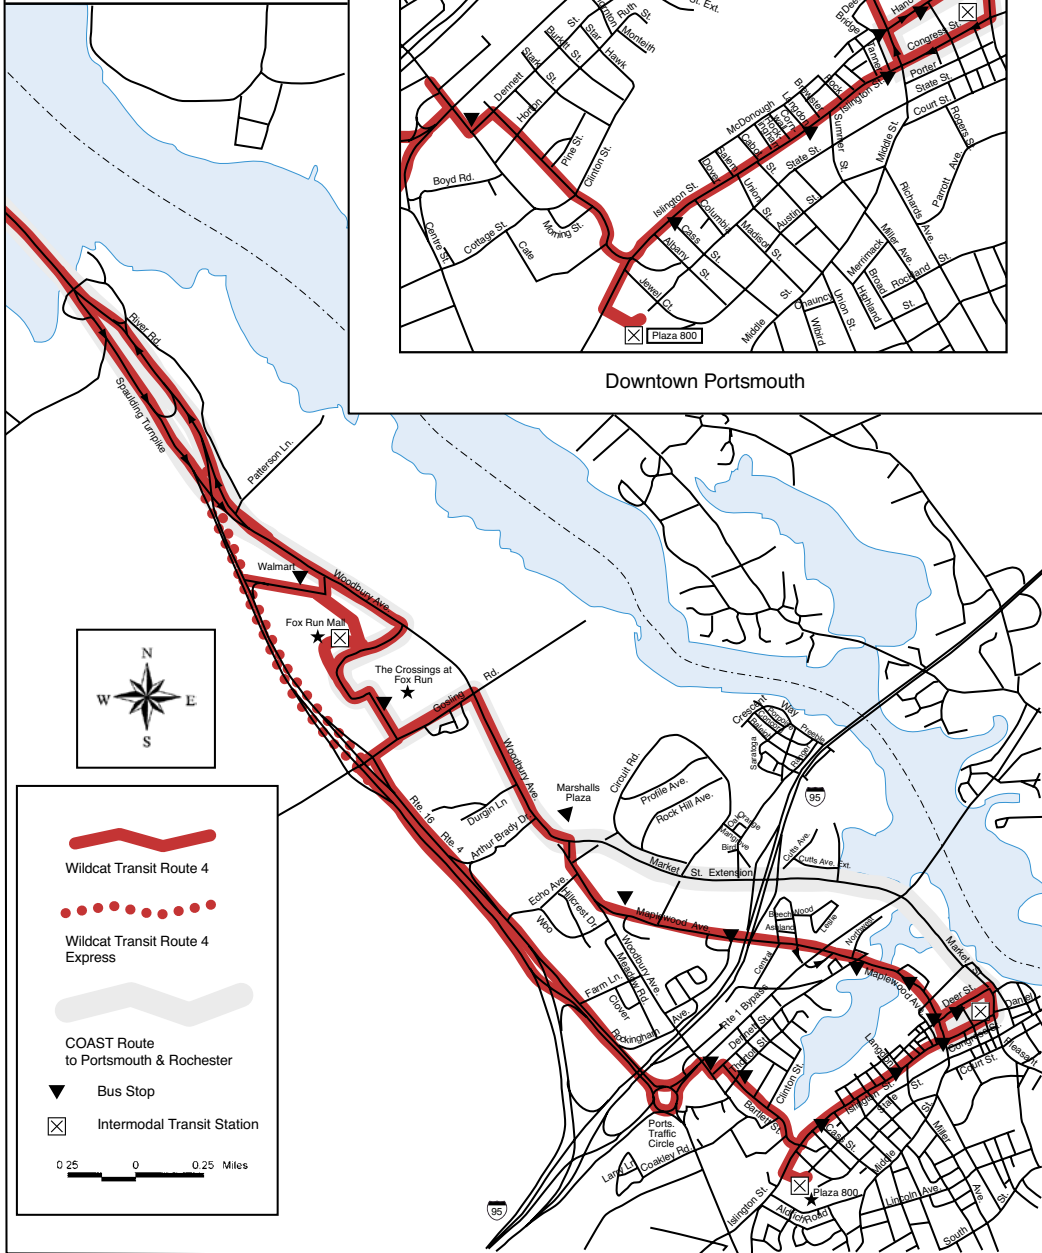

Travel Direction

Wildcat Transit - Portsmouth Route 4

Downtown Portsmouth