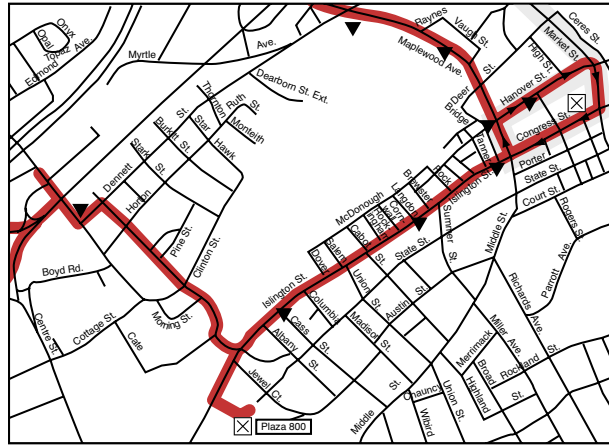

Travel Direction

Wildcat Transit - Portsmouth Route 4

Downtown Portsmouth