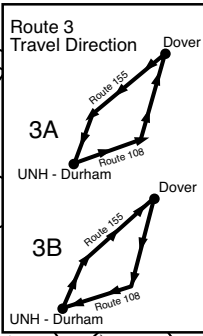

Wildcat Transit - Dover Route 3

Wildcat Transit Route 3

COAST Route to Rochester & Portsmouth

COAST Route to Somersworth & Dover

0 0.25 0.5 Miles

- ▼ Bus Stop
- ⊗ Transit Transfer Point
- ⊙ Intermodal Transfer Station
- 🎓 School
- 🏠 Housing Auth.
- 🛒 Shopping
- 📖 Library
- 🏠 Apartments
- 🚌 Bus Terminal
- 🏥 Hospital

COAST Route to Portsmouth