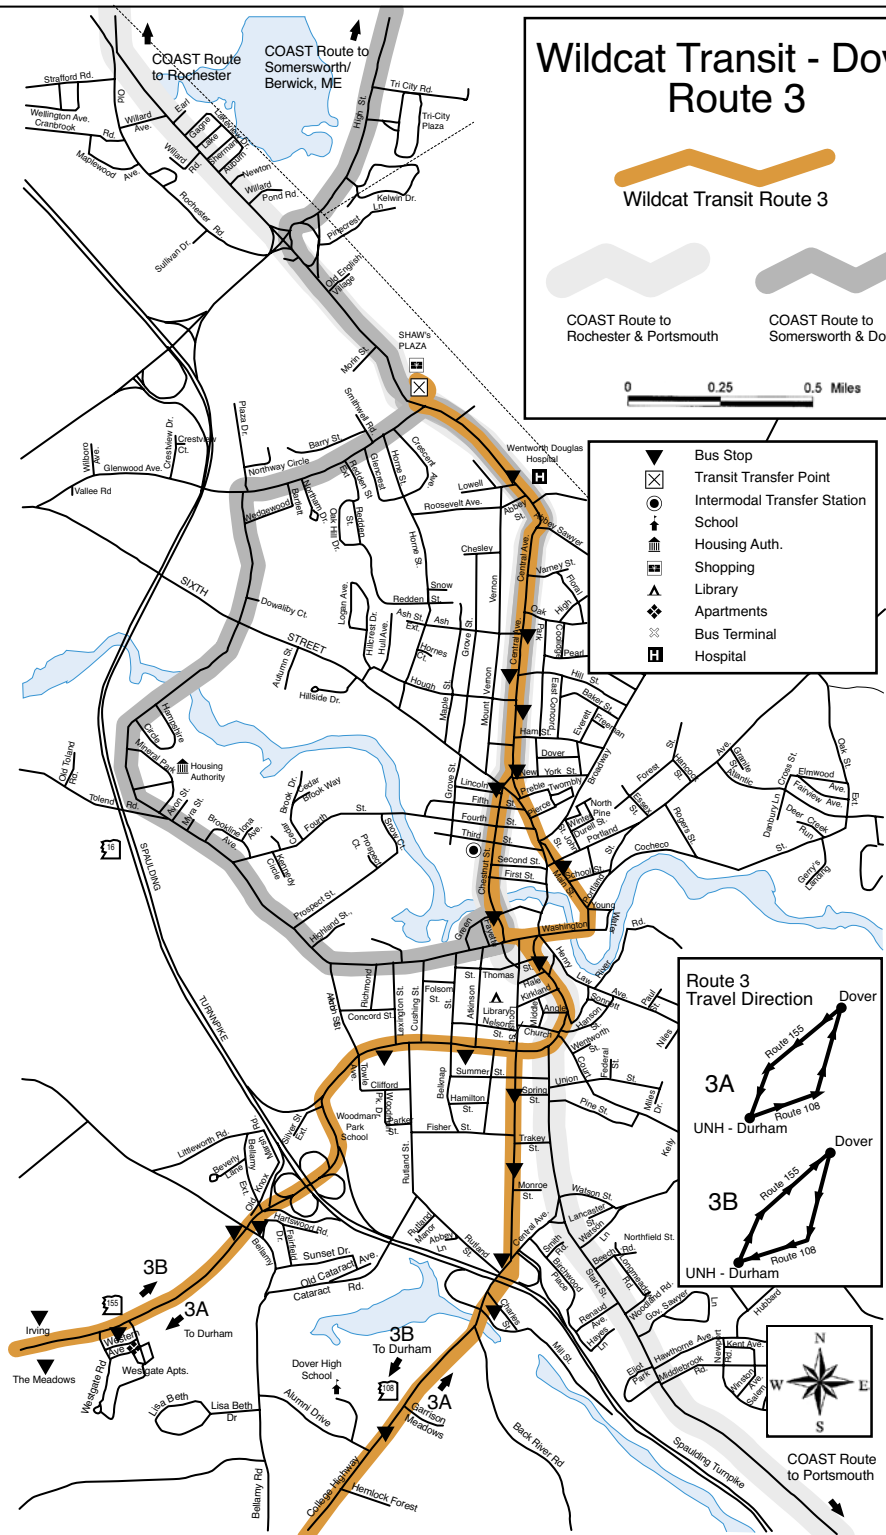

Wildcat Transit - Dover Route 3

Wildcat Transit Route 3

COAST Route to Rochester & Portsmouth

COAST Route to Somersworth & Dover

0 0.25 0.5 Miles

- ▼ Bus Stop
- ⊗ Transit Transfer Point
- ⊙ Intermodal Transfer Station
- 🎓 School
- 🏠 Housing Auth.
- 🛒 Shopping
- 📖 Library
- 🏠 Apartments
- 🚌 Bus Terminal
- 🏥 Hospital

COAST Route to Portsmouth