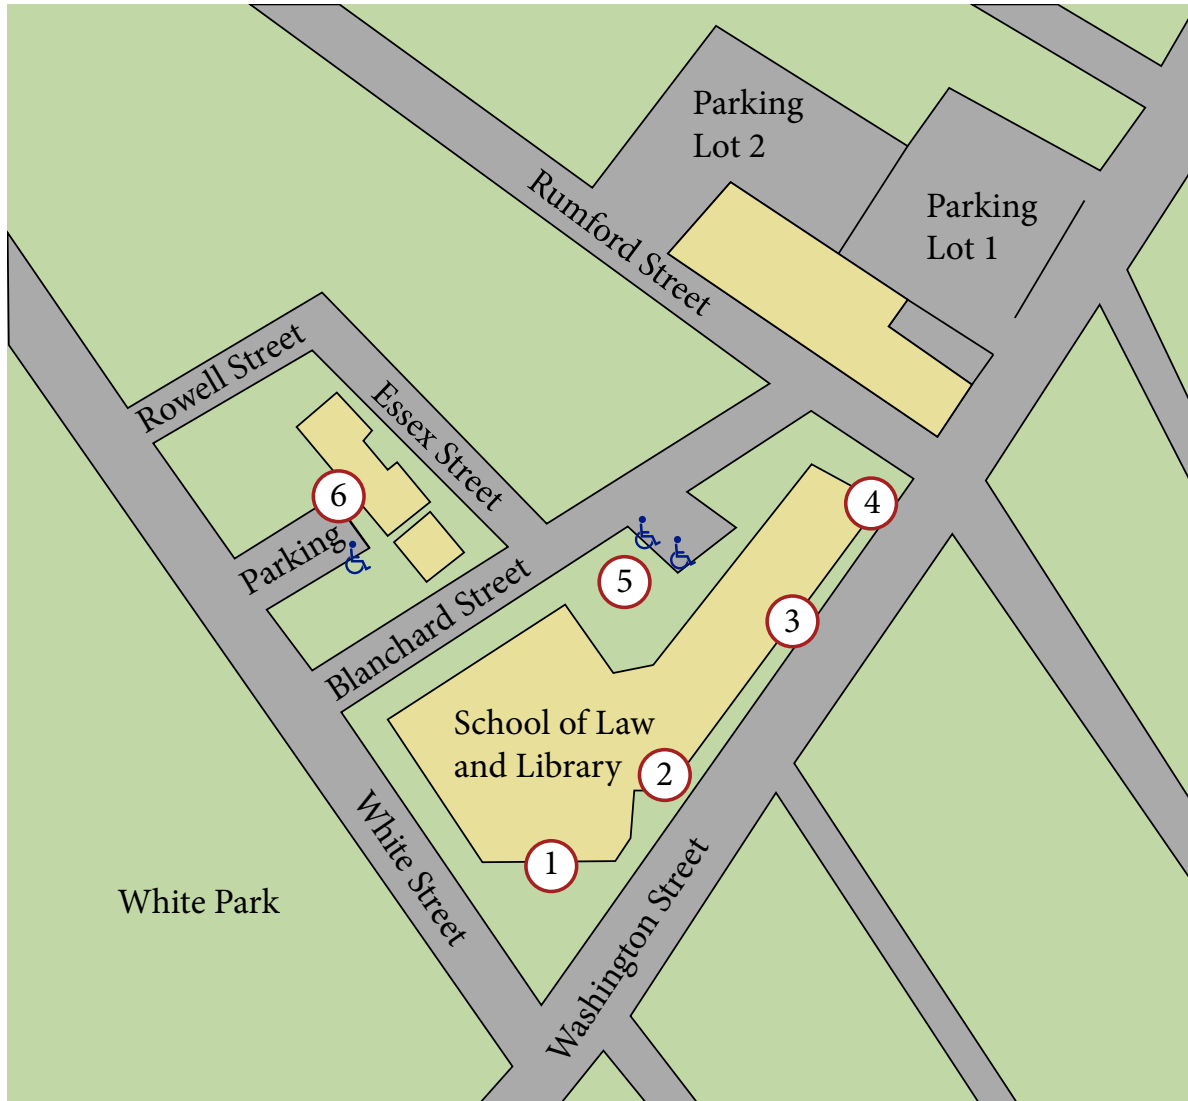

University of New Hampshire

Franklin Pierce School of Law

Campus Map

Park in Parking Lots 1 & 2,
no permit required

Street parking available
on White Street and
Washington Street

1. Main Entrance, open Mon-Fri 8 am to 6 pm when school is in session
2. Warren B. Rudman Center (Washington St Entrance)
3. Bruce E. Friedman Legal Services Clinic
4. Franklin Pierce Center for Intellectual Property
5. Courtyard and Smoking Area
6. Business Service Center (10 White St)