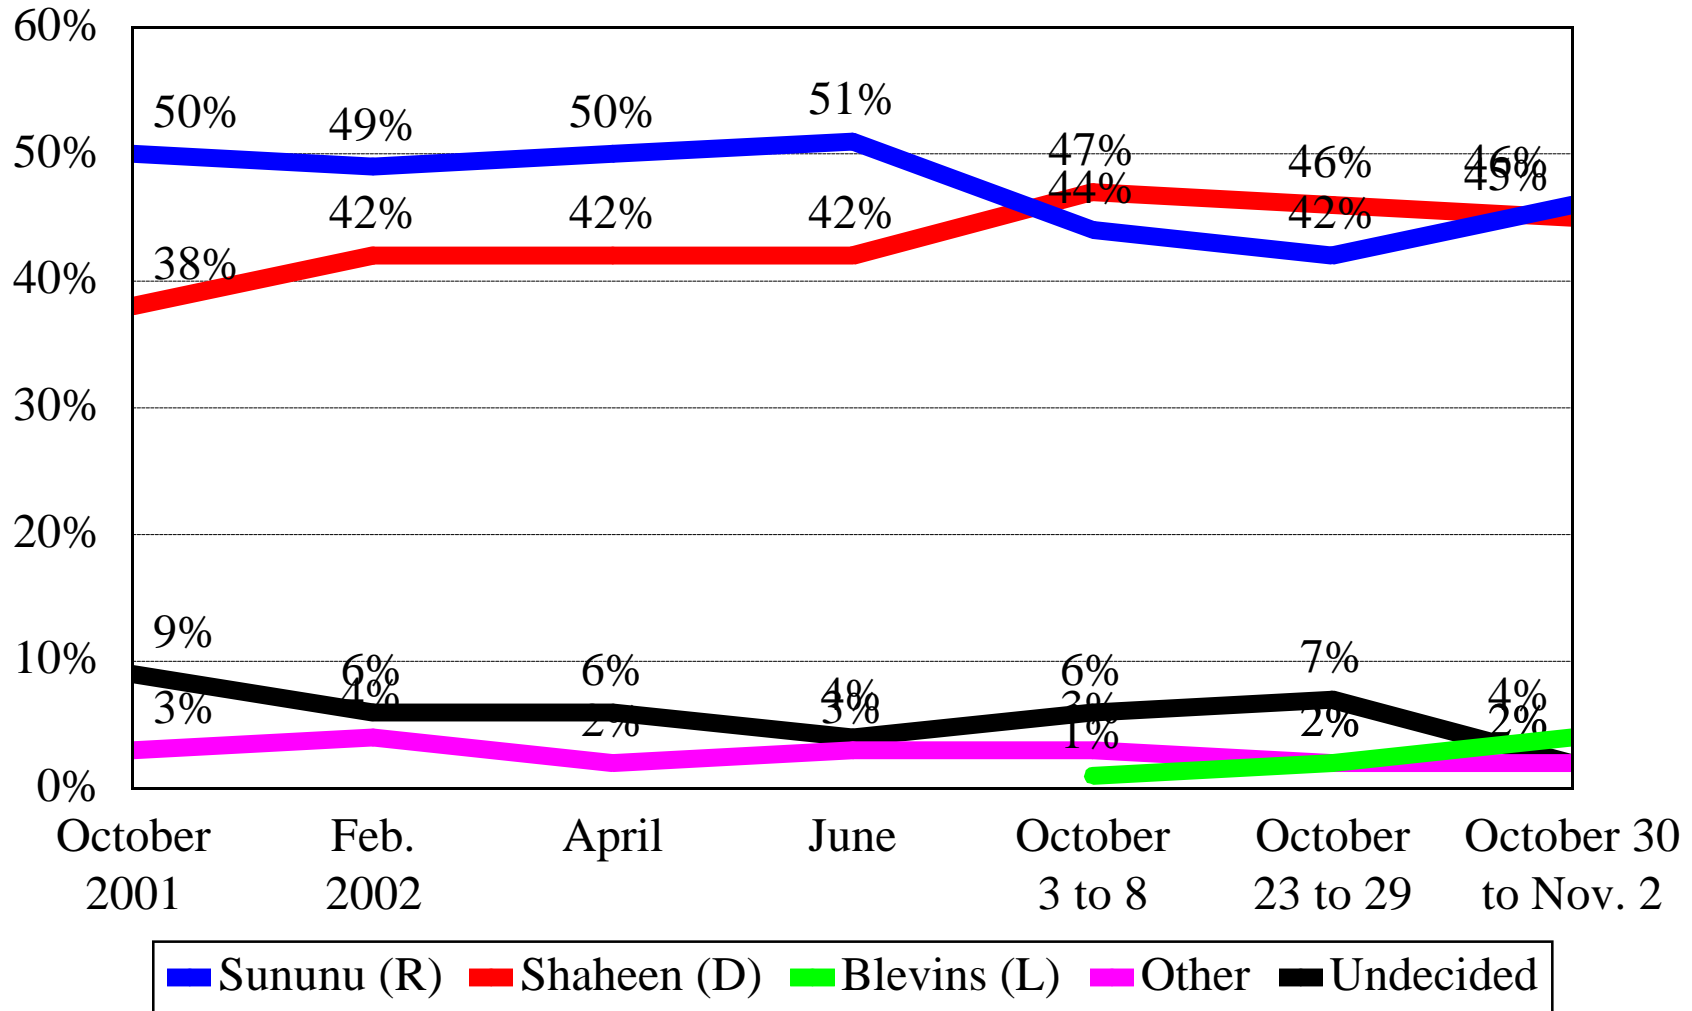

# NH Senator

Granite State Poll: October '01 to June '02

WMUR / UNH Poll: October 3-8 & 23-39

USA Today / CNN NH Election Poll: October 30 - Nov. 2

All polls conducted by the University of New Hampshire Survey Center

# 1st Congressional District

Granite State Poll: October '01 to June '02

WMUR / UNH Poll: October 3-8 & 23-29

USA Today / CNN NH Election Poll: October 30 - Nov. 2

All polls conducted by the University of New Hampshire Survey Center