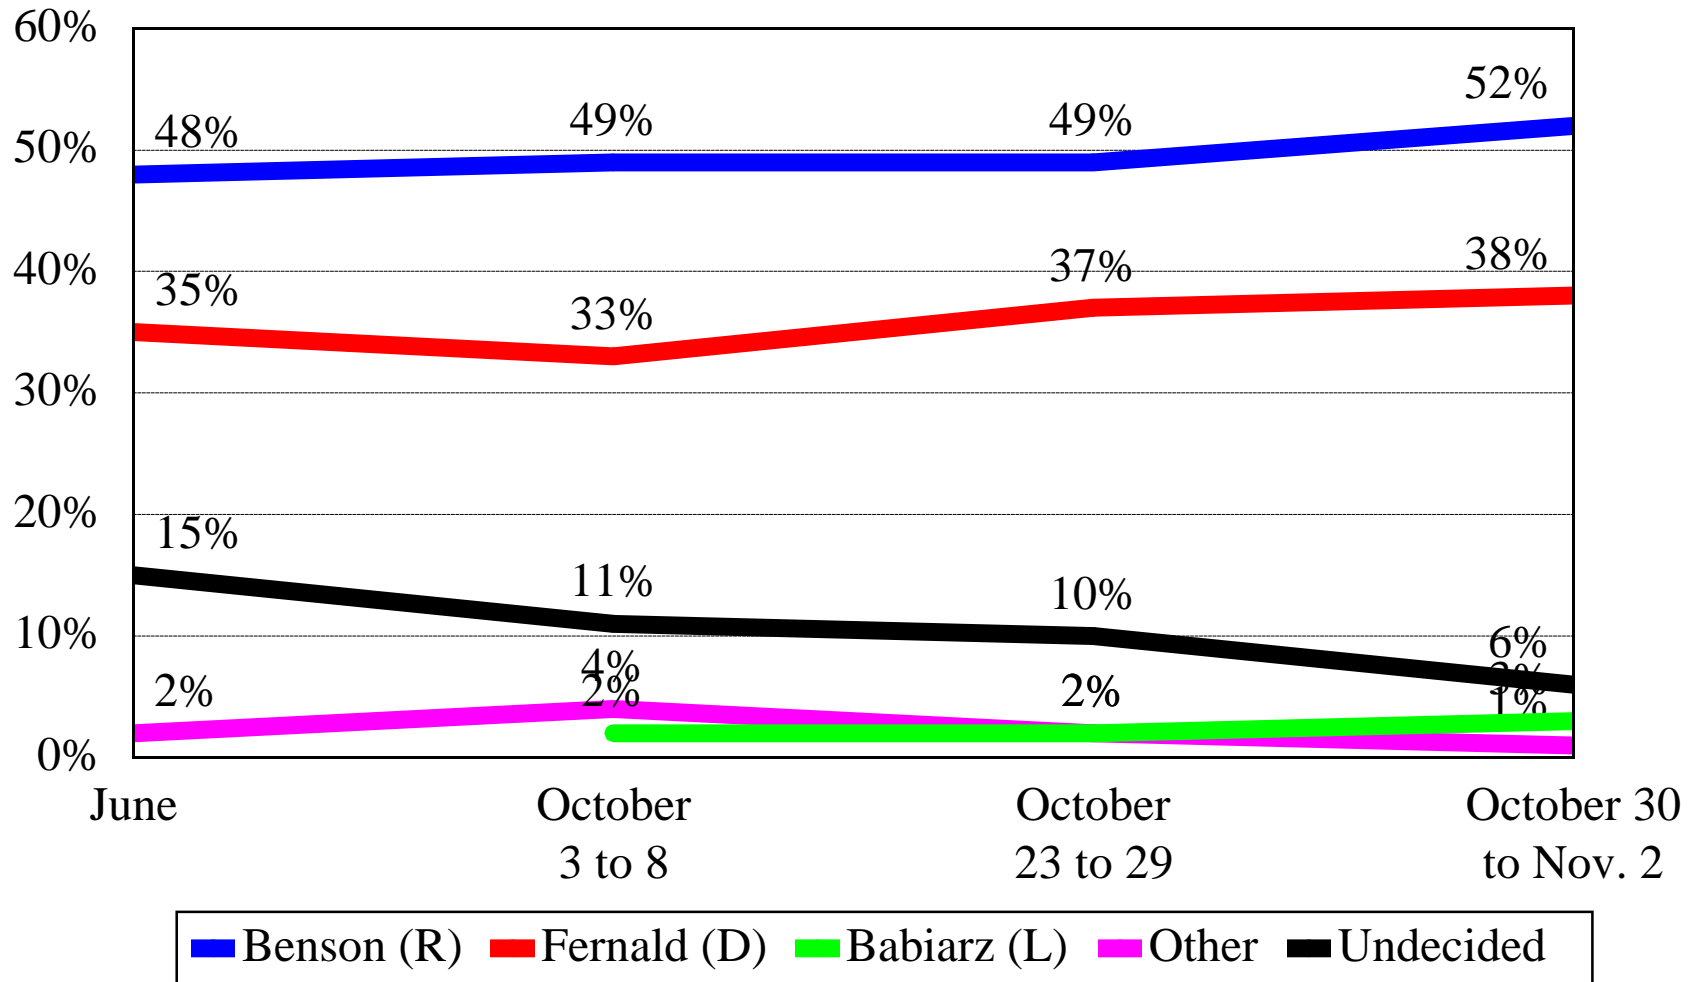

NH Governor

Granite State Poll: October '01 to June '02

WMUR / UNH Poll: October 3-8 & 23-29

USA Today / CNN NH Election Poll: October 30 - Nov. 2

All polls conducted by the University of New Hampshire Survey Center