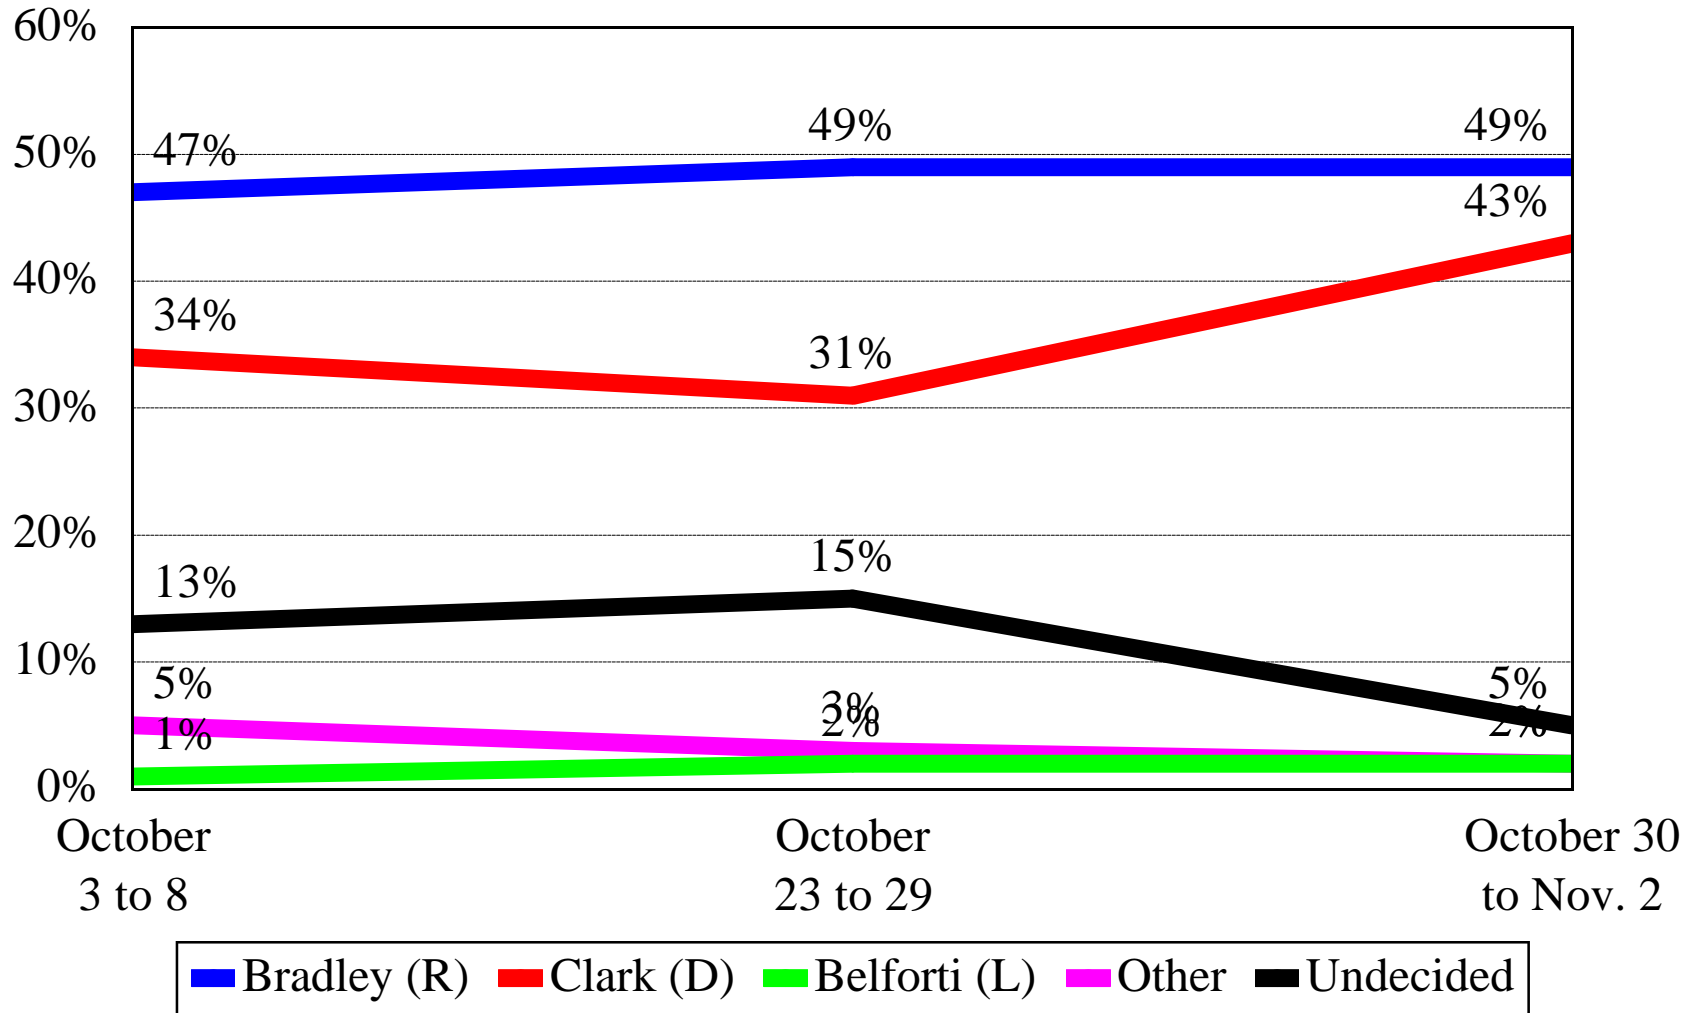

# NH Senator

Granite State Poll: October '01 to June '02

WMUR / UNH Poll: October 3-8 & 23-39

USA Today / CNN NH Election Poll: October 30 - Nov. 2

All polls conducted by the University of New Hampshire Survey Center

# 1st Congressional District

Granite State Poll: October '01 to June '02

WMUR / UNH Poll: October 3-8 & 23-29

USA Today / CNN NH Election Poll: October 30 - Nov. 2

All polls conducted by the University of New Hampshire Survey Center