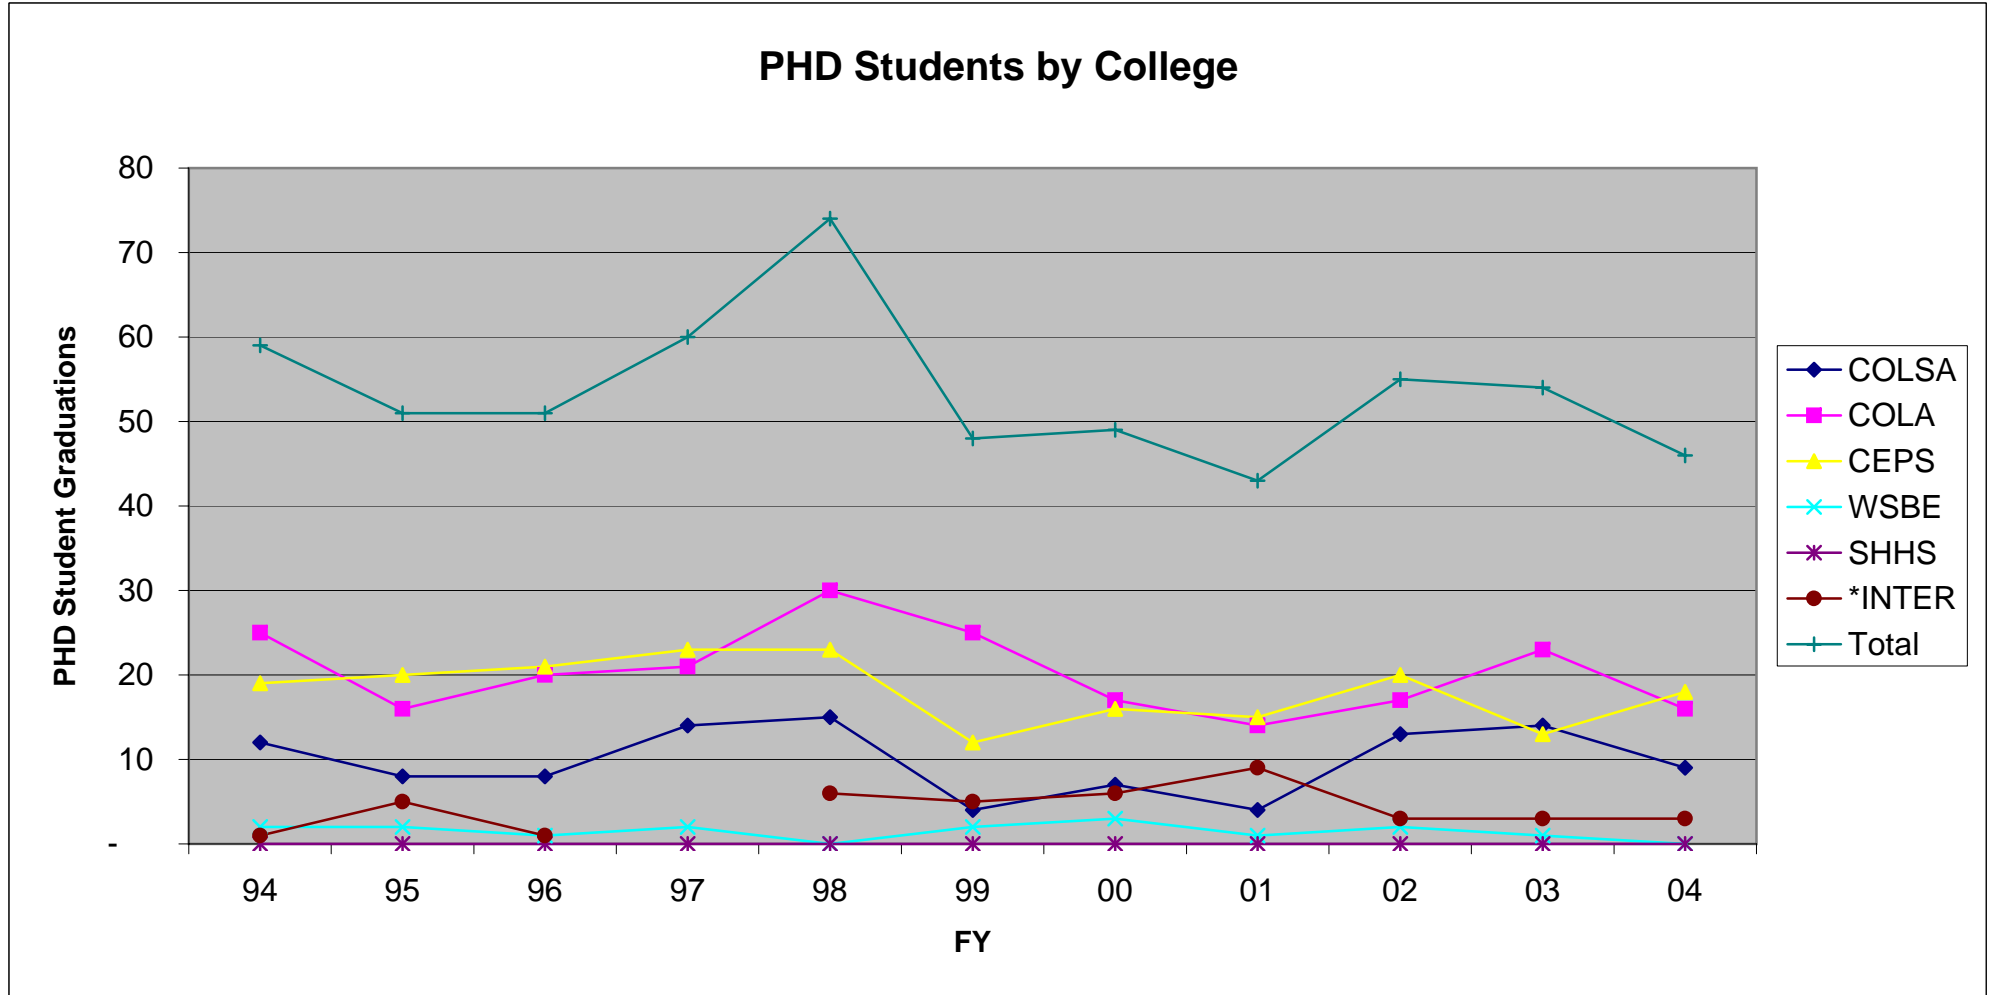

PHD Students by College
Fall Semesters - FY 1994 to 2004

Shows number of PHD Sept./Dec./May Graduations by College

	94	95	96	97	98	99	00	01	02	03	04	1994 - 1999	1999 - 2004	1994 - 2004
COLSA	12	8	8	14	15	4	7	4	13	14	9	(8)	5	(3)
COLA	25	16	20	21	30	25	17	14	17	23	16	-	(9)	(9)
CEPS	19	20	21	23	23	12	16	15	20	13	18	(7)	6	(1)
WSBE	2	2	1	2	-	2	3	1	2	1	-	-	(2)	(2)
SHHS	-	-	-	-	-	-	-	-	-	-	-	-	-	-
*INTER	1	5	1		6	5	6	9	3	3	3	4	(2)	2
Total	59	51	51	60	74	48	49	43	55	54	46	(11)	(2)	(13)

*INTER category consists of students not designated to a college due to their interdisciplinary course study.